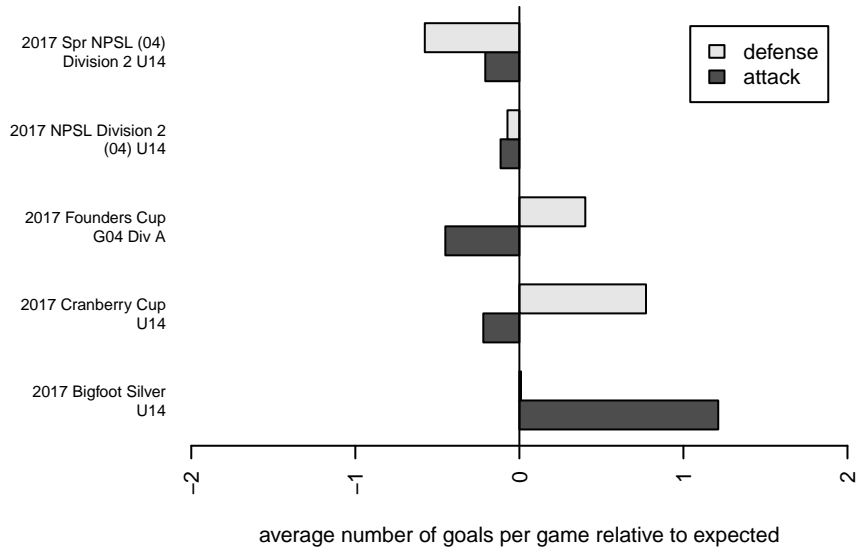

Performance relative to 13 month average