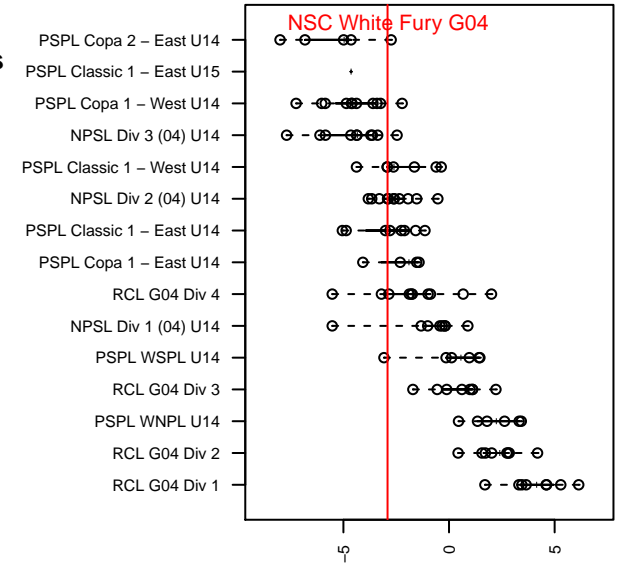

**attack and defense rating
relative to others at age
and all opponents in last 13 months**