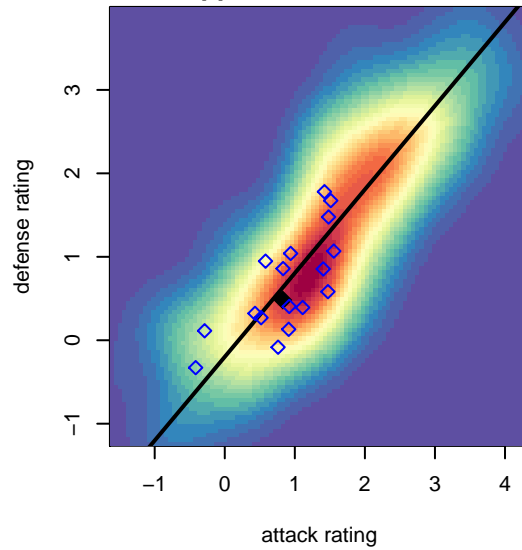

**attack and defense rating
relative to others at age
and all opponents in last 13 months**