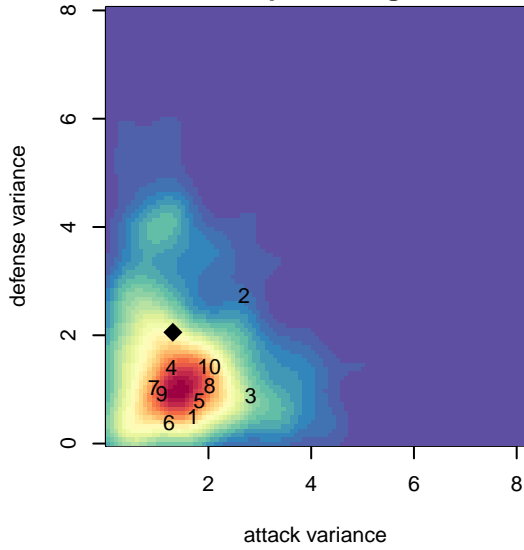

NSC White Fury G04

North Shore SC
 Woodinville, WA
 G04 total strength=989
 attack=2.29 defense=1.62
 fall league = NPSL Div 2 (04) U14
 spr league = Spr NPSL (04) Div 2 U14

alt names used:
 NSC G04 FURY (WA)
 NSC G04 WHITE FURY
 NSC G04 WHITE FURY
 NSC Fury G04 White
 NSC G04 Fury

Venues played:
 2017 Bigfoot Silver U14
 2017 NPSL Division 2 (04) U14
 2017 Cranberry Cup U14
 2017 Founders Cup G04 Div A
 2017 Spr NPSL (04) Division 2 U14

**attack and defense variance (black dot)
relative to other teams
and top 10 in region**