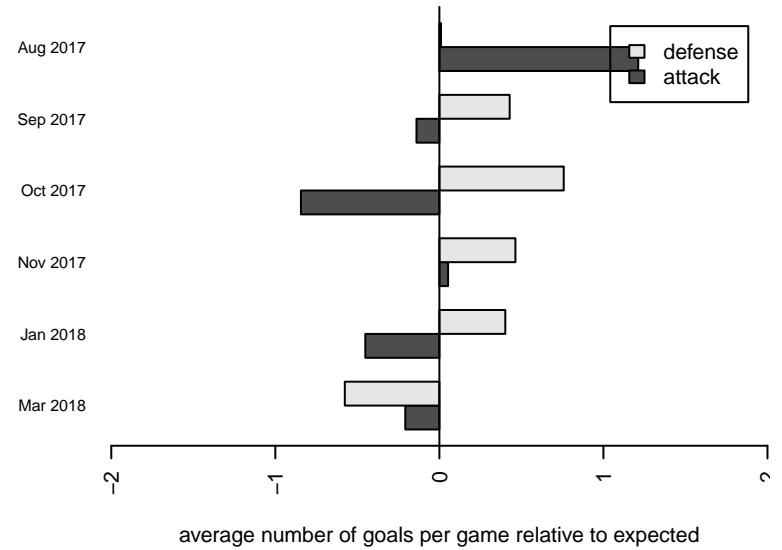

Performance relative to 13 month average