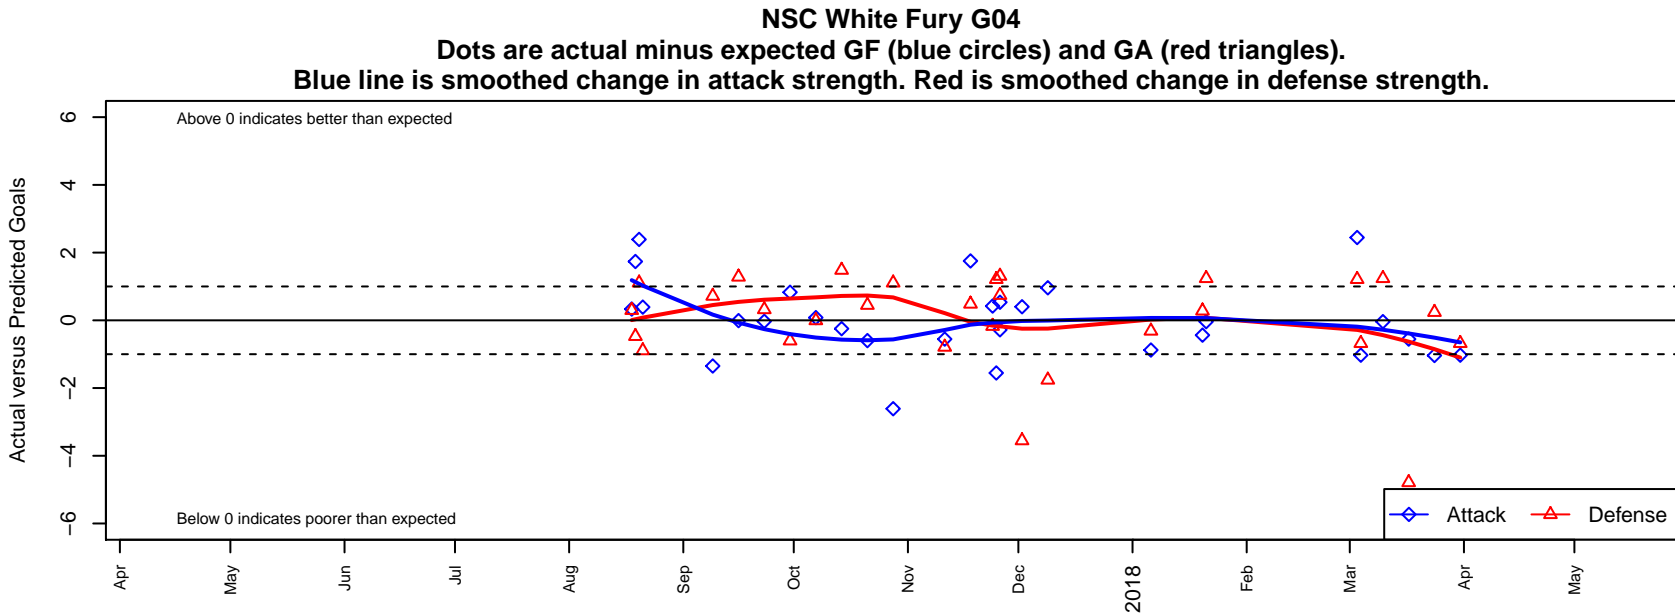

NSC White Fury G04

North Shore SC
 Woodinville, WA
 G04 total strength=989
 attack=2.29 defense=1.62
 fall league = NPSL Div 2 (04) U14
 spr league = Spr NPSL (04) Div 2 U14

alt names used:
 NSC G04 FURY (WA)
 NSC G04 WHITE FURY
 NSC G04 WHITE FURY
 NSC Fury G04 White
 NSC G04 Fury

Venues played:
 2017 Bigfoot Silver U14
 2017 NPSL Division 2 (04) U14
 2017 Cranberry Cup U14
 2017 Founders Cup G04 Div A
 2017 Spr NPSL (04) Division 2 U14

**attack and defense variance (black dot)
relative to other teams
and top 10 in region**